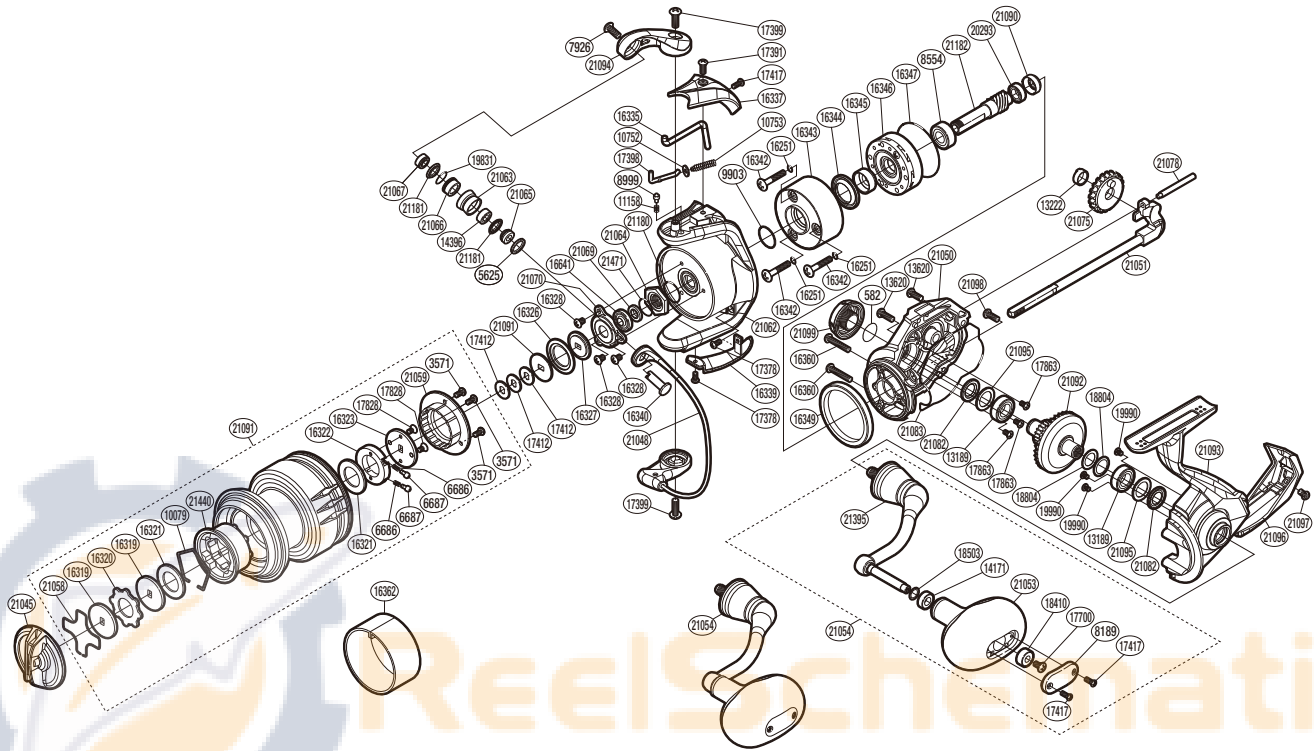

SHIMANO

SARAGOSA

SRG6000SWAHG

(51SF30M062X)

Please note that the number of adjusting washers may not be the same as shown in the exploded views.
(Adjustment will vary with each individual product.)

Part No.	Description	Part No.	Description	Part No.	Description
RD 0582	O Ring	RD16344	Roller Clutch Water Proof	RD21064	Rotor Nut
RD 3571	Screw	RD16345	Rotor Ring	RD21065	Line Roller Support Collar
RD 5625	Line Roller Spacer	RD16346	Roller Clutch Assembly	RD21066	Line Roller Bushing
RD 6686	Click Spring	RD16347	Roller Clutch Cover Seal	RD21067	Line Roller Washer
RD 6687	Click Pin	RD16349	Friction Ring	RD21069	Main Shaft Spacer
RD 8189	Handle Knob I.D. Plate	RD16360	Screw	RD21070	Nut Lock Plate
RD 8999	Click Pin	RD16641	Bearing Water Proof	RD21075	Oscillating Gear
RD 9903	O Ring	RD17378	Screw	RD21078	Oscillating Guide
RD10079	Drag Washer Retainer	RD17391	Screw	RD21082	Bearing Water Proof
RD10752	Bail Spring Guide A Support	RD17398	Bail Spring Guide A	RD21083	Body Seal
RD10753	Bail Spring	RD17399	Screw	RD21090	Bushing
RD11158	Click Spring	RD17412	Spool Washer	RD21091	Spool Assembly
RD13189	Ball Bearing	RD17417	Screw	RD21092	Drive Gear
RD13222	Oscillating Gear Bushing	RD17700	Screw	RD21093	Side Cover
RD13620	Screw	RD17828	Screw	RD21094	Bail Arm
RD14171	Handle Knob Bushing B	RD17863	Screw	RD21095	Washer
RD14396	Ball Bearing	RD18410	Handle Knob Bushing A	RD21096	Rear Protector
RD16251	O Ring	RD19745	Washer	RD21097	Screw
RD16319	Key Washer	RD19754	Washer	RD21098	Screw
RD16320	Eared Washer	RD19831	O Ring	RD21099	Handle Screw Cap
RD16321	Drag Washer	RD19990	Screw	RD21179	Spool Support B
RD16322	Drag Click Holder	RD20293	Ball Bearing	RD21180	O Ring
RD16323	Drag Click Holder Cover	RD21045	Drag Knob	RD21181	Line Roller Seal
RD16326	Spool Support Seal	RD21048	Bail Assembly	RD21182	Pinion Gear
RD16327	Spool Support	RD21050	Body Assembly	RD21224	Ball Bearing
RD16328	Screw	RD21051	Main Shaft Assembly	RD21225	Screw
RD16335	Bail Trip Lever	RD21053	Handle Knob Assembly	RD21395	Handle Shank Assembly
RD16337	Bail Spring Cover	RD21054	Handle Assembly	RD21440	Spool Bushing
RD16339	Bail Hold Support Guard	RD21058	Drag Washer Retainer	RD21471	O Ring
RD16340	Line Roller Support	RD21059	Drag Cover		
RD16342	Screw	RD21062	Rotor		
RD16343	Roller Clutch Cover	RD21063	Line Roller	RD16362	Line Band (Accessory)